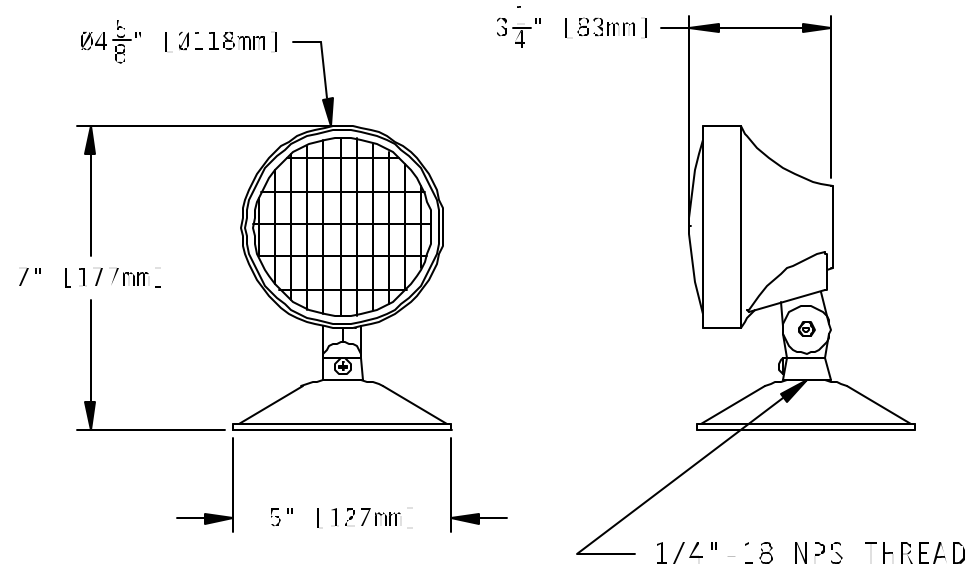

4301 Series Par 36 Non-Metallic Lamphead

Flame Retardant Thermoplastic
Colors - Cream, White, Gray & Black
Lamping:

Sealed Beam
6, 12v Bi Pin Halogen
6, 12v Wedge Base
Double Contact Bayonet Base

Non-Metallic Canopy available in various configurations
Options : Polycarbonate or Glass Lens